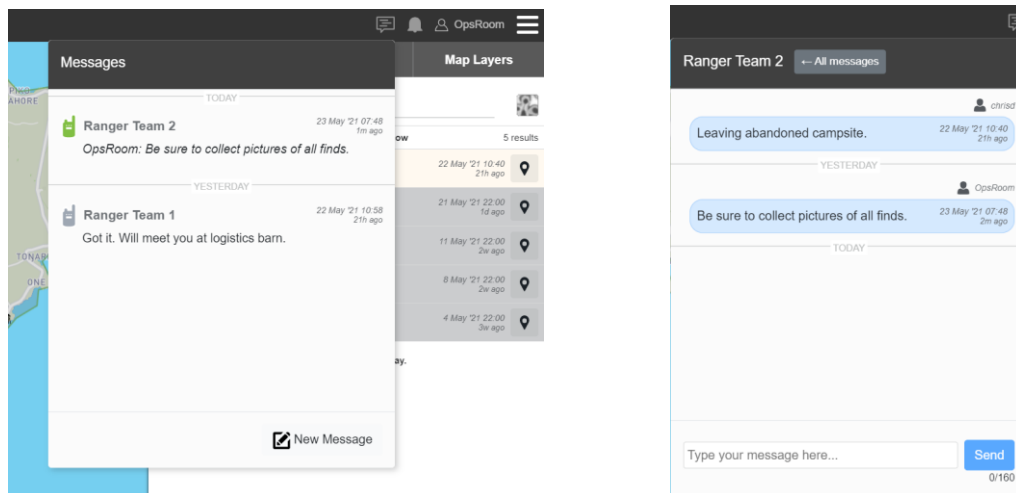

EarthRanger 2.24 Release Notes

May 2021

NEW FEATURES

Integrated Real-Time Messaging - EarthRanger has now added the ability to send and receive text-based messages from teams in the field with supported devices. An EarthRanger user, such as an Operations Room, can carry on multiple conversations simultaneously with different teams. New messages receive a notification through the EarthRanger User Interface and provides the ability to review the entire conversation and send messages directly from the EarthRanger computer.

Supported Devices: At introduction, Garmin inReach devices capable of two-way text messaging are supported. These must be associated with a Garmin inReach “Professional” Plan.

Additional devices will be added in the future.

IMPROVEMENTS

Icon Additions – New icons have been added for Gold Mining, Vandalism, Camps, and White and Black Rhino poaching.

FIXES

Heatmap Icon – Disabled heatmap icon for patrols that do not have tracks.